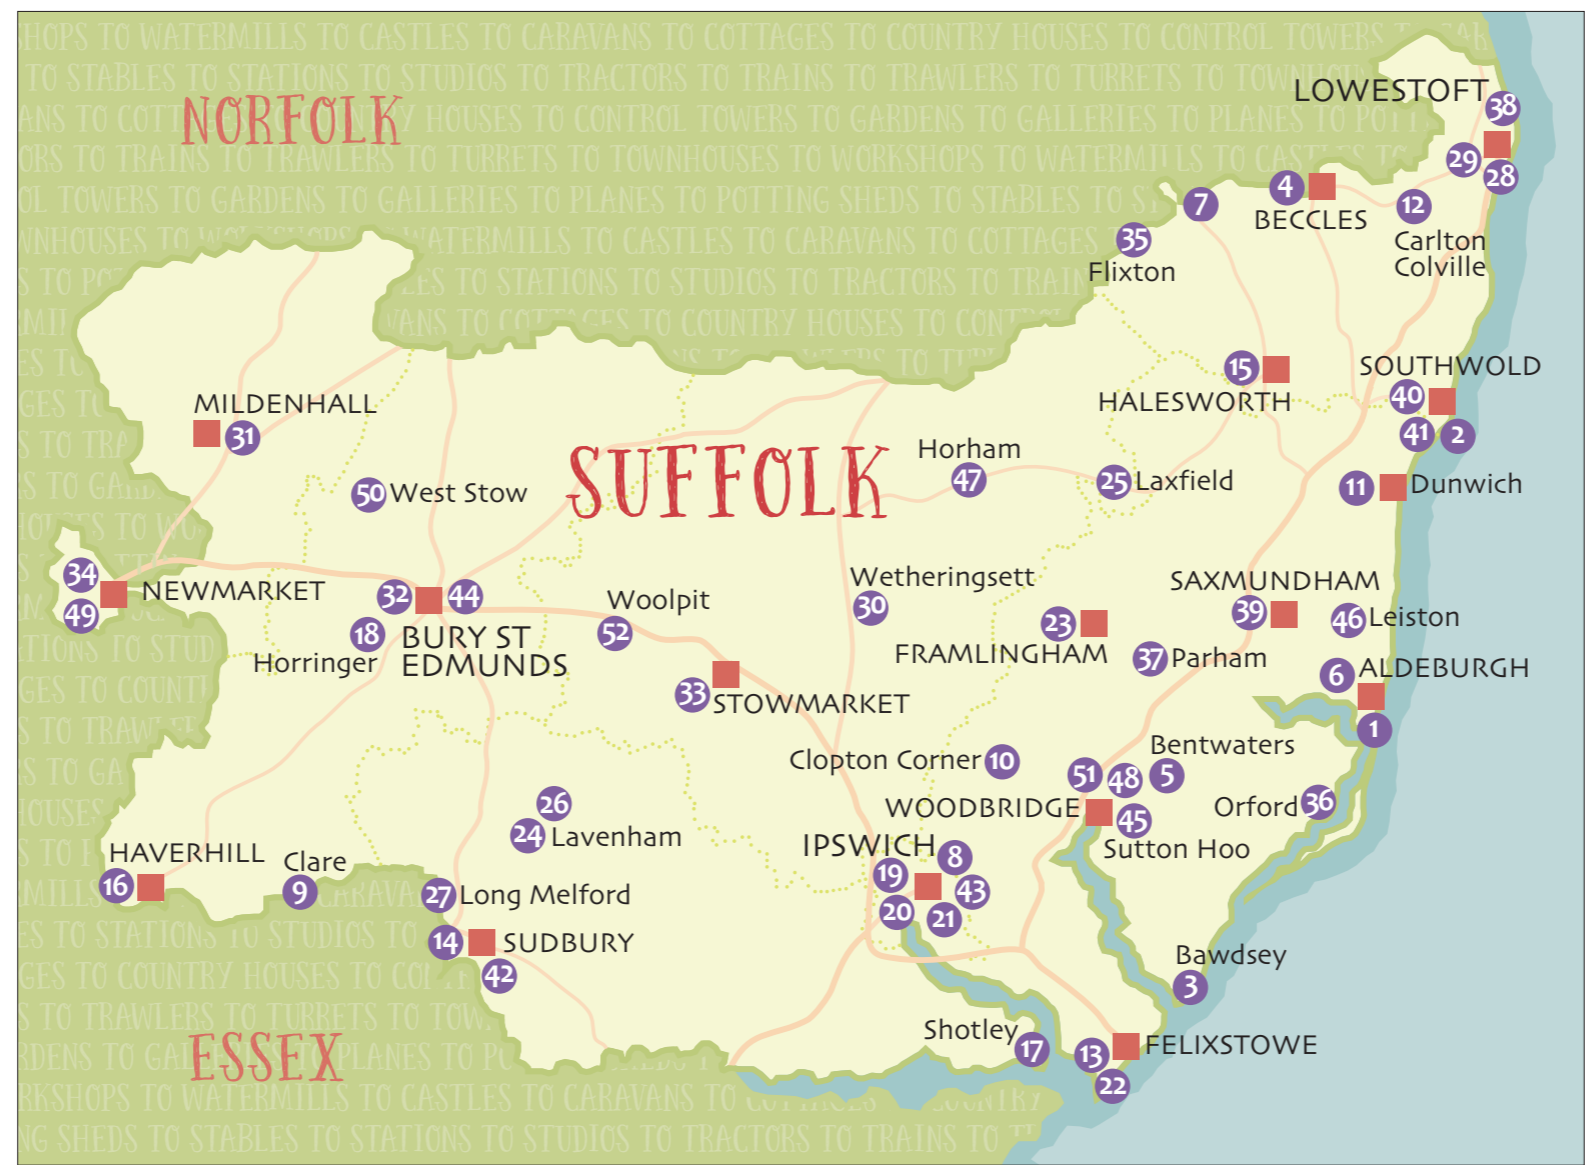

- 23 LANMAN MUSEUM**, IP13 9BP 07748 482622
thelanmanmuseum.onesuffolk.net
- 24 LAVENHAM GUILDHALL MUSEUM**, CO10 9QZ 01787 247646
nationaltrust.org.uk/lavenham-guildhall
- 25 LAXFIELD MUSEUM**, IP13 8DT
01986 798318 laxfieldmuseum.onesuffolk.net
- 26 LITTLE HALL MUSEUM**, CO10 9QZ
01787 247019 www.littlehall.org.uk
- 27 LONG MELFORD HERITAGE CENTRE**, CO10 9JQ
facebook.com/LongMelfordHeritageCentre
- 28 LOWESTOFT MARITIME MUSEUM**, NR32 1UL
01502 561963 lowestoftmaritimemuseum.co.uk
- 29 LOWESTOFT MUSEUM**, NR33 9JR
01502 511457 lowestoftmuseum.org
- 30 MID-SUFFOLK LIGHT RAILWAY**, IP14 5PW
01449 766899 www.msrl.org.uk